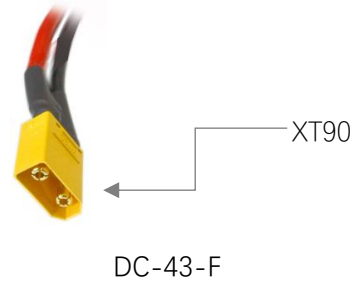

AMASS XT Power Connector Cable Set

XT90 - Male

XT90 - Female

Male to Female

Y Type

T Type

XT90 to Banana Plug

XT90 to JST

XT90 to XH

XT30, XT60 available, too. The cable's wire gauge & length can be produced according to your needs.