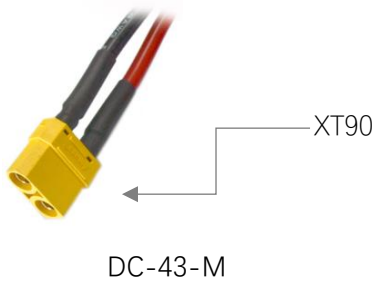

AMASS XT Power Connector Cable Set

XT90 - Male

XT90 - Female

Male to Female

Y Type

T Type

XT90 to Banana Plug

XT90 to JST

XT90 to XH

XT30, XT60 available, too. The cable's wire gauge & length can be produced according to your needs.