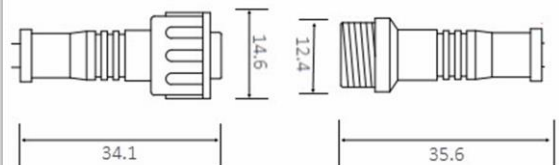

Mini Size

WDC-02D

2PIN Waterproof Cable

- Poles: 2P
- IP65
- Rated: 12V/3A
- Wire: 24-22AWG
- Color: Black, White, Clear

WDC-19

Push In Waterproof Connector Cable

- Poles: 2P,3P,4P,5P,6P
- IP65
- Rated: 12V/3A
- Wire: 26-22AWG
- Color: Black, White

WDC-22

M8 Mini Waterproof Connector Cable

- Poles: 2P,3P,4P,5P,6P
- IP67
- Rated: 12V/5A
- Wire: 26-20AWG
- Color: Black, White

WDC-03B

Mini Waterproof Connector Cable for Outdoor LED Lighting

- Poles: 2P,3P,4P
- IP67
- Rated: 12V/5A
- Wire: 24-20AWG
- Color: Black, White

WDC-02M

Mini Connector LED Waterproof Power Cable

- Poles: 2P,3P,4P
- IP67
- Rated: 12V/5A
- Wire: 24-20AWG
- Color: Black, White,

Middle Size

5PIN Waterproof RGBW Connector Cable for LED Lights

- Poles: 2P,3P,4P,5P
- IP67
- Rated: 250V/8A
- Wire: 24-18AWG
- Color: Black, White

Waterproof Connector Cable for Tunable White LED Lights

- Poles: 2P,3P,4P
- IP67
- Rated: 250V/5A
- Wire: 24-20AWG
- Color: Black, White

Compact Type Waterproof Connector Cable with Metal Nut

- Poles: 2P,3P,4P,5P,6P,8P
- IP67
- Rated: 250V/5A
- Wire: 24-20AWG
- Color: Black, White