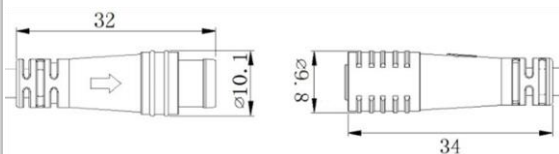

Mini Size

WDC-02D

2PIN Waterproof Cable

- Poles: 2P
- IP65
- Rated: 12V/3A
- Wire: 24-22AWG
- Color: Black, White, Clear

WDC-19

Push In Waterproof Connector Cable

- Poles: 2P,3P,4P,5P,6P
- IP65
- Rated: 12V/3A
- Wire: 26-22AWG
- Color: Black, White

WDC-22

M8 Mini Waterproof Connector Cable

- Poles: 2P,3P,4P,5P,6P
- IP67
- Rated: 12V/5A
- Wire: 26-20AWG
- Color: Black, White

WDC-03B

Mini Waterproof Connector Cable for Outdoor LED Lighting

- Poles: 2P,3P,4P
- IP67
- Rated: 12V/5A
- Wire: 24-20AWG
- Color: Black, White

WDC-02M

Mini Connector LED Waterproof Power Cable

- Poles: 2P,3P,4P
- IP67
- Rated: 12V/5A
- Wire: 24-20AWG
- Color: Black, White,

Middle Size

5PIN Waterproof RGBW Connector Cable for LED Lights

- Poles: 2P,3P,4P,5P
- IP67
- Rated: 250V/8A
- Wire: 24-18AWG
- Color: Black, White

Waterproof Connector Cable for Tunable White LED Lights

- Poles: 2P,3P,4P
- IP67
- Rated: 250V/5A
- Wire: 24-20AWG
- Color: Black, White

Compact Type Waterproof Connector Cable with Metal Nut

- Poles: 2P,3P,4P,5P,6P,8P
- IP67
- Rated: 250V/5A
- Wire: 24-20AWG
- Color: Black, White