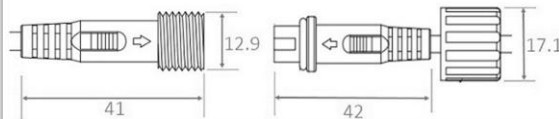

Mini Size

WDC-02D

2PIN Waterproof Cable

- Poles: 2P
- IP65
- Rated: 12V/3A
- Wire: 24-22AWG
- Color: Black, White, Clear

WDC-19

Push In Waterproof Connector Cable

- Poles: 2P,3P,4P,5P,6P
- IP65
- Rated: 12V/3A
- Wire: 26-22AWG
- Color: Black, White

WDC-22

M8 Mini Waterproof Connector Cable

- Poles: 2P,3P,4P,5P,6P
- IP67
- Rated: 12V/5A
- Wire: 26-20AWG
- Color: Black, White

WDC-03B

Mini Waterproof Connector Cable for Outdoor LED Lighting

- Poles: 2P,3P,4P
- IP67
- Rated: 12V/5A
- Wire: 24-20AWG
- Color: Black, White

WDC-02M

Mini Connector LED Waterproof Power Cable

- Poles: 2P,3P,4P
- IP67
- Rated: 12V/5A
- Wire: 24-20AWG
- Color: Black, White,

Middle Size

5PIN Waterproof RGBW Connector Cable for LED Lights

- Poles: 2P,3P,4P,5P
- IP67
- Rated: 250V/8A
- Wire: 24-18AWG
- Color: Black, White

Waterproof Connector Cable for Tunable White LED Lights

- Poles: 2P,3P,4P
- IP67
- Rated: 250V/5A
- Wire: 24-20AWG
- Color: Black, White

Compact Type Waterproof Connector Cable with Metal Nut

- Poles: 2P,3P,4P,5P,6P,8P
- IP67
- Rated: 250V/5A
- Wire: 24-20AWG
- Color: Black, White