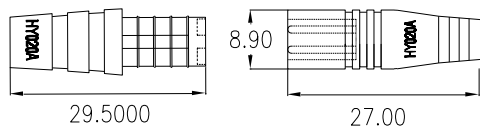

Mini Size

WDC-02D

2PIN Waterproof Cable

- Poles: 2P
- IP65
- Rated: 12V/3A
- Wire: 24-22AWG
- Color: Black, White, Clear

WDC-19

Push In Waterproof Connector Cable

- Poles: 2P,3P,4P,5P,6P
- IP65
- Rated: 12V/3A
- Wire: 26-22AWG
- Color: Black, White

WDC-22

M8 Mini Waterproof Connector Cable

- Poles: 2P,3P,4P,5P,6P
- IP67
- Rated: 12V/5A
- Wire: 26-20AWG
- Color: Black, White

WDC-03B

Mini Waterproof Connector Cable for Outdoor LED Lighting

- Poles: 2P,3P,4P
- IP67
- Rated: 12V/5A
- Wire: 24-20AWG
- Color: Black, White

WDC-02M

Mini Connector LED Waterproof Power Cable

- Poles: 2P,3P,4P
- IP67
- Rated: 12V/5A
- Wire: 24-20AWG
- Color: Black, White,

Middle Size

5PIN Waterproof RGBW Connector Cable for LED Lights

- Poles: 2P,3P,4P,5P
- IP67
- Rated: 250V/8A
- Wire: 24-18AWG
- Color: Black, White