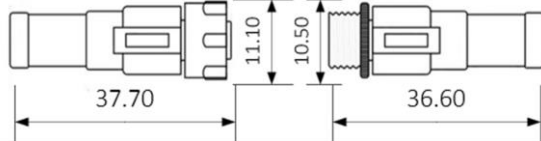

Mini Size

WDC-02D

2PIN Waterproof Cable

- Poles: 2P
- IP65
- Rated: 12V/3A
- Wire: 24-22AWG
- Color: Black, White, Clear

WDC-19

Push In Waterproof Connector Cable

- Poles: 2P,3P,4P,5P,6P
- IP65
- Rated: 12V/3A
- Wire: 26-22AWG
- Color: Black, White

WDC-22

M8 Mini Waterproof Connector Cable

- Poles: 2P,3P,4P,5P,6P
- IP67
- Rated: 12V/5A
- Wire: 26-20AWG
- Color: Black, White

WDC-03B

Mini Waterproof Connector Cable for Outdoor LED Lighting

- Poles: 2P,3P,4P
- IP67
- Rated: 12V/5A
- Wire: 24-20AWG
- Color: Black, White

WDC-02M

Mini Connector LED Waterproof Power Cable

- Poles: 2P,3P,4P
- IP67
- Rated: 12V/5A
- Wire: 24-20AWG
- Color: Black, White,

Middle Size

5PIN Waterproof RGBW Connector Cable for LED Lights

- Poles: 2P,3P,4P,5P
- IP67
- Rated: 250V/8A
- Wire: 24-18AWG
- Color: Black, White

Waterproof Connector Cable for Tunable White LED Lights

- Poles: 2P,3P,4P
- IP67
- Rated: 250V/5A
- Wire: 24-20AWG
- Color: Black, White

Compact Type Waterproof Connector Cable with Metal Nut

- Poles: 2P,3P,4P,5P,6P,8P
- IP67
- Rated: 250V/5A
- Wire: 24-20AWG
- Color: Black, White