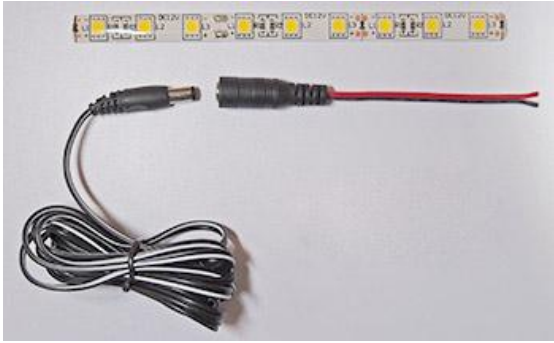

Shenzhen LeDe Electronic Co., Ltd

We can provide the DC Power cables in various types for the LED Strip, indoor or outdoor, both are available.

The cables can be customized according to the lighting system's requirements.

Years of experience will make sure you get the right solution.

Connector Available

Standard Male(Indoor)

Standard Female(Indoor)

Locked Male(Indoor)

Locked Female (Indoor)

Locked Male(Indoor)-Metal

Locked Female(Indoor)-Metal

Round Cable (White)

Round Cable (Black)

Transparent

2

Connection Available

Y Connection

T Connection

X Connection

Color available in Black, White and Transparent.

Customized length accepted.

And we can provide the wire gauge according to the client's requirements.