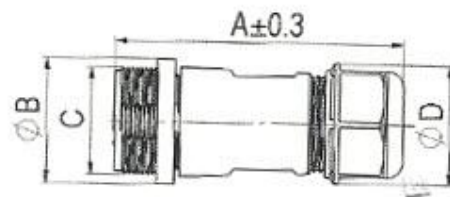

LWC-10: IP68 Waterproof Cable Circular Connector

LWC-10:

IP68 Waterproof Cable Circular Connector

This IP68 Panel Mount Waterproof Connector with a secure locking system easy assembly, Suitable for a wide range of cable diameters, and in difficult places protection from dust and moisture penetration.

A	B	C	D
61.7	18.5	27	26

A	B	C	D
62	27	M23×1.0	26

Model No.	LWC-10-2	LWC-10-3	LWC-10-4	LWC-10-5	LWC-10-7	LWC-10-9	LWC-10-10	LWC-10-12
Number Of Contracts	2	3	4	5	7	9	10	12
PINOUT								
PINs	Ø3.0X2	Ø3.0X3	Ø3.0X4	Ø3.0X5	Ø2.0X7	Ø1.0X9	Ø1.0X10	Ø1.0X12
Rated Voltage	500V							
Rated Current	30A				15A	5A	5A	5A
Cable Diameter	6-12mm							
Connection Type	Soldering							
IP Rating	IP68							