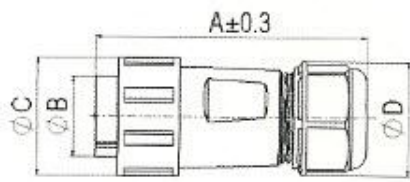

LWC-10: IP68 Waterproof Cable Circular Connector

LWC-10:

IP68 Waterproof Cable Circular Connector

This IP68 Panel Mount Waterproof Connector with a secure locking system easy assembly, Suitable for a wide range of cable diameters, and in difficult places protection from dust and moisture penetration.

A	B	C	D
61.7	18.5	27	26

A	B	C	D
62	27	M23×1.0	26

Model No.	LWC-10-2	LWC-10-3	LWC-10-4	LWC-10-5	LWC-10-7	LWC-10-9	LWC-10-10	LWC-10-12
Number Of Contracts	2	3	4	5	7	9	10	12
PINOUT								
PINs	Ø3.0X2	Ø3.0X3	Ø3.0X4	Ø3.0X5	Ø2.0X7	Ø1.0X9	Ø1.0X10	Ø1.0X12
Rated Voltage	500V							
Rated Current	30A				15A	5A	5A	5A
Cable Diameter	6-12mm							
Connection Type	Soldering							
IP Rating	IP68							